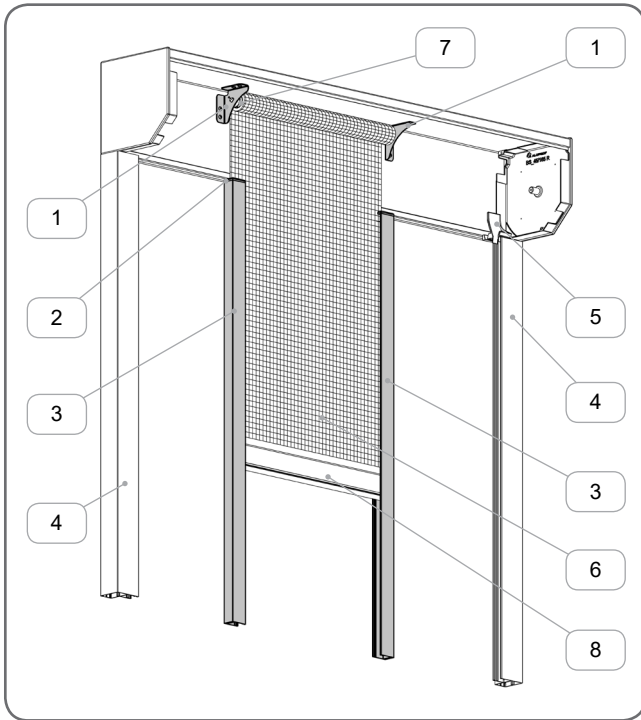

Specification of materials - option 2

	Name of the component	Catalogue code	Dimension	Quantity	Comments
1.	Bracket for Mosquito set	KWA-MKT/7	bracket spacing $M = L - 14$	2 pc	
2.	Insect screen stopper	ST MKT		2 pc	
3.	Guide channel for insect screen	PPZ 32 MZN		2 pc	
4.	Guide channel with offset for insect screen	PPMO 53		2 pc	
5.	Double entry guide	SLM/M		2 pc	
6.	Round reel with mosquito-net	RNS MKT	$L_{RNS\ MKT} = L - 26$	1 pc	
7.	Mosquito set	ZMKT		1 set	
8.	Endslat	LDSM MKT	$L_{LDSM\ MKT} = L - 62$	1 pc	

⚠ The length of the guide channel **PPZ 32 MZN** is equal to the length of the guide channel **PPMO 53**.