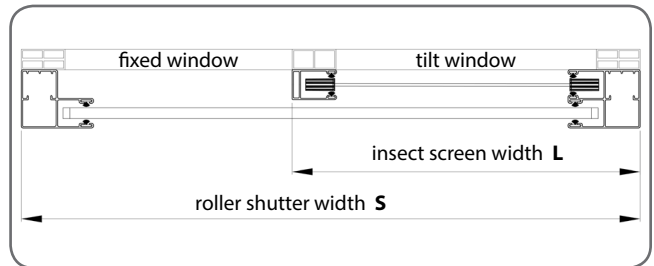

Specification of materials - option 1

	Name of the component	Catalogue code	Dimension	Quantity	Comments
1.	Bracket for Moskito set	KWA-MKT/7	bracket spacing $M = L - 7$	1 pc	the choice of the bracket is dependent on the applied roller shutter system
2.	Bracket for Moskito set	KWA-MKT/3 KWA-MKT/4 KWA-MKT/5 KWA-MKT/6		1 pc	
3.	Insect screen stopper	ST MKT		1 pc	
4.	Guide channel for insect screen	PPZ 32 MZN		1 pc	
5.	Double entry guide	SLM/M		2 pc	
6.	Double guide channel	PPDO 53		1 pc	
7.	Round reel with mosquito-net	RNS MKT	$L_{RNS\ MKT} = L - 51$	1 pc	
8.	Guide channel with offset for insect screen	PPMO 53		1 pc	
9.	Moskito set	ZMKT		1 set	
10.	Endslat	LDSM MKT	$L_{LDSM\ MKT} = L - 83$	1 pc	

The length of the guide channel **PPZ 32 MZN** is equal to the length of the other guide channels (**PPMO 53**, **PPDO 53**).