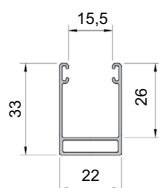

PPZ 32 MZN

Guide channel for insect screen

Packing: pcs x m

PPZ32MZN/x

- with brush seals, used in the roller insect screen MZN system

x	Colour	
00	mill finish	5x6
02	white	5x6
08	dark brown	5x6
23	anthracite grey	5x6
28	nut	5x6
30	golden oak	5x6

Systems MZN