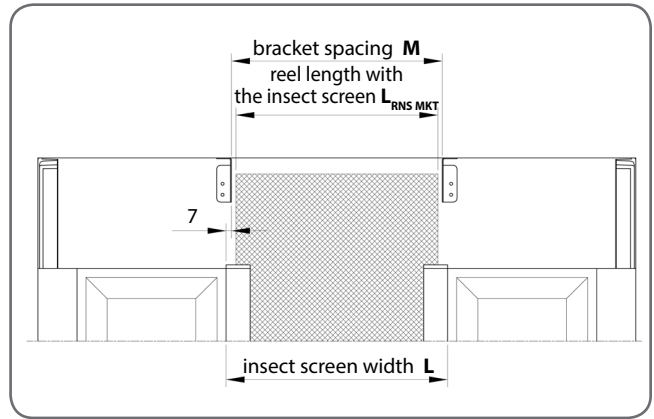

Specification of materials - option 2

	Name of the component	Catalogue code	Dimension	Quantity	Comments
1.	Bracket for Mosquito set	KWA-MKT/7	bracket spacing $M = L - 14$	2 pc	
2.	Insect screen stopper	ST MKT		2 pc	
3.	Guide channel for insect screen	PPZ 32 MZN		2 pc	
4.	Guide channel with offset for insect screen	PPMO 53		2 pc	
5.	Double entry guide	SLM/M		2 pc	
6.	Round reel with mosquito-net	RNS MKT	$L_{RNS\ MKT} = L - 26$	1 pc	
7.	Mosquito set	ZMKT		1 set	
8.	Endslat	LDSM MKT	$L_{LDSM\ MKT} = L - 62$	1 pc	

⚠ The length of the guide channel **PPZ 32 MZN** is equal to the length of the guide channel **PPMO 53**.