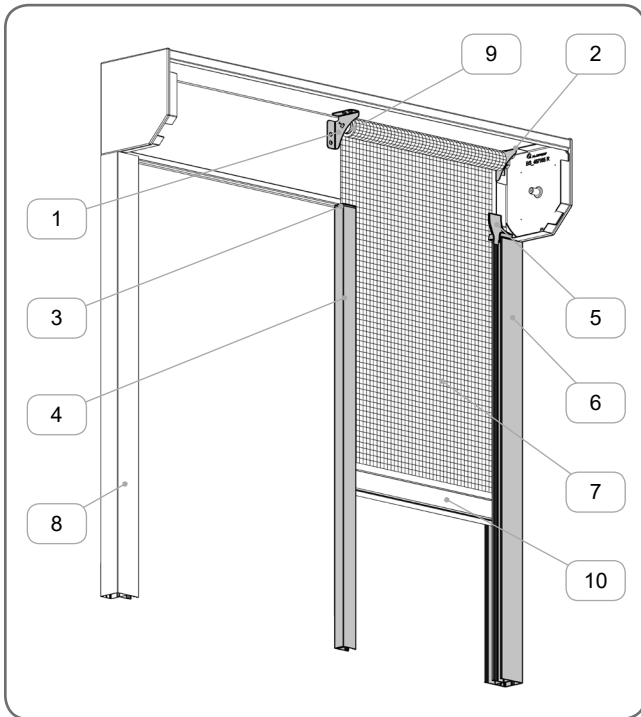

Specification of materials - option 1

	Name of the component	Catalogue code	Dimension	Quantity	Comments
1.	Bracket for Moskito set	KWA-MKT/7	bracket spacing $M = L - 7$	1 pc	the choice of the bracket is dependent on the applied roller shutter system
2.	Bracket for Moskito set	KWA-MKT/3 KWA-MKT/4 KWA-MKT/5 KWA-MKT/6		1 pc	
3.	Insect screen stopper	ST MKT		1 pc	
4.	Guide channel for insect screen	PPZ 32 MZN		1 pc	
5.	Double entry guide	SLM/M		2 pc	
6.	Double guide channel	PPDO 53		1 pc	
7.	Round reel with mosquito-net	RNS MKT	$L_{RNS\ MKT} = L - 51$	1 pc	
8.	Guide channel with offset for insect screen	PPMO 53		1 pc	
9.	Moskito set	ZMKT		1 set	
10.	Endslat	LDSM MKT	$L_{LDSM\ MKT} = L - 83$	1 pc	

The length of the guide channel **PPZ 32 MZN** is equal to the length of the other guide channels (**PPMO 53**, **PPDO 53**).