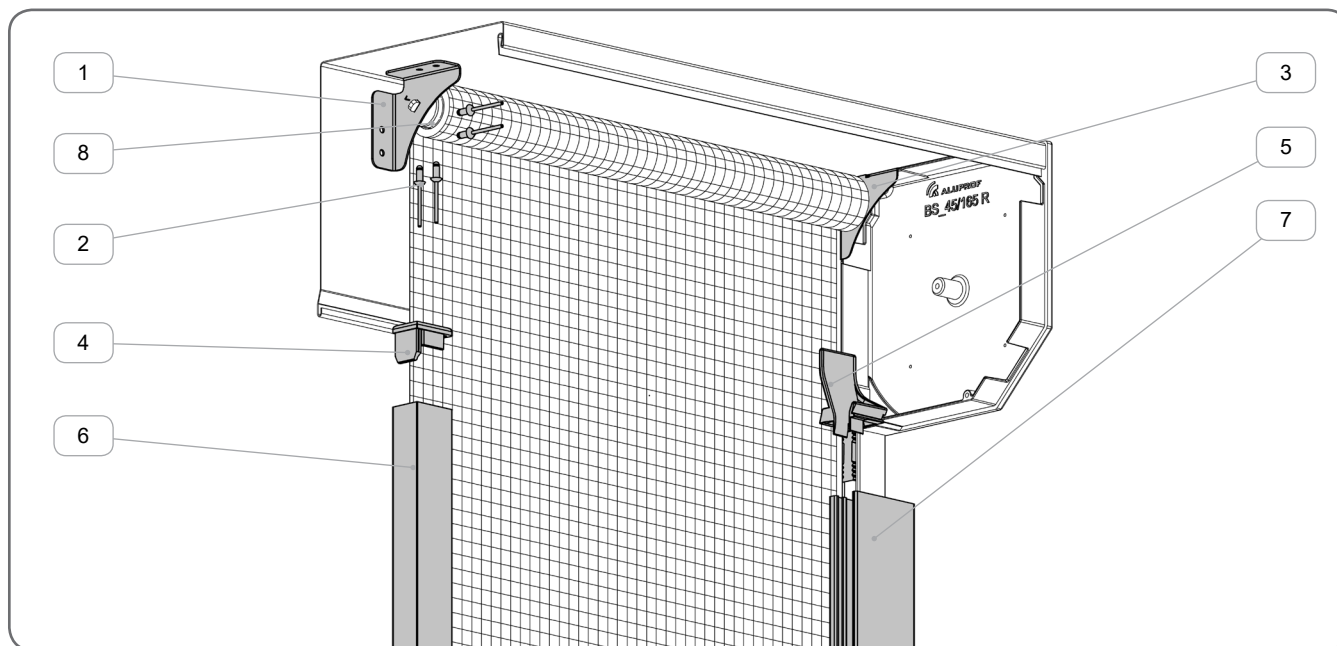

Components:

	Name of the component	Catalogue code
1.	Bracket for Moskito set	KWA-MKT/7
2.	Aluminium rivets 4 x 8 mm	PN 4 x 8
3.	Bracket for Moskito set	KWA-MKT/6 *
4.	Insect screen stopper	ST MKT
5.	Double entry guide	SLM/M
6.	Guide channel for insect screen	PPZ 32 MZN
7.	Double guide channel	PPDO 53
8.	Moskito set	ZMKT

* - it is possible to choose another bracket, which type is dependent on the applied roller shutter system.

The places where the stopper **ST MKT** contacts with the bottom part of the shutter box should be kneaded, in order to avoid detaching of the guide channel **PPZ 32 MZN** from the window frame in its upper part.