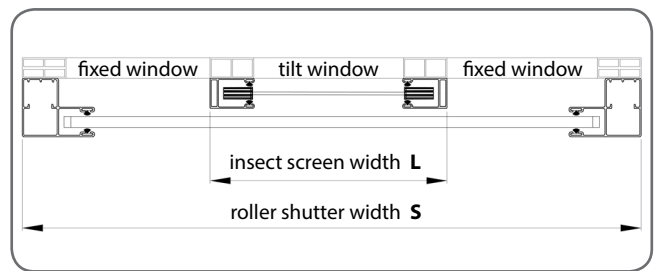

Specification of materials - option 2

	Name of the component	Catalogue code	Dimension	Quantity	Comments
1.	Bracket for Mosquito set	KWA-MKT/7	bracket spacing $M = L - 14$	2 pc	
2.	Insect screen stopper	ST MKT		2 pc	
3.	Guide channel for insect screen	PPZ 32 MZN		2 pc	
4.	Guide channel with offset for insect screen	PPMO 53		2 pc	
5.	Double entry guide	SLM/M		2 pc	
6.	Round reel with mosquito-net	RNS MKT	$L_{RNS\ MKT} = L - 26$	1 pc	
7.	Mosquito set	ZMKT		1 set	
8.	Endslat	LDSM MKT	$L_{LDSM\ MKT} = L - 62$	1 pc	

⚠ The length of the guide channel **PPZ 32 MZN** is equal to the length of the guide channel **PPMO 53**.