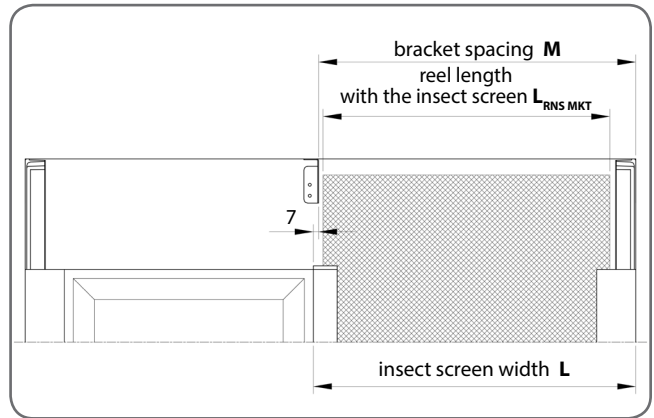

Systems MKT

Components:

	Name of the component	Catalogue code
1.	Bracket for Moskito set	KWA-MKT/7
2.	Aluminium rivets 4 x 8 mm	PN 4 x 8
3.	Bracket for Moskito set	KWA-MKT/6 *
4.	Insect screen stopper	ST MKT
5.	Double entry guide	SLM/M
6.	Guide channel for insect screen	PPZ 32 MZN
7.	Double guide channel	PPDO 53
8.	Moskito set	ZMKT

* - it is possible to choose another bracket, which type is dependent on the applied roller shutter system.

 The places where the stopper **ST MKT** contacts with the bottom part of the shutter box should be kneaded, in order to avoid detaching of the guide channel **PPZ 32 MZN** from the window frame in its upper part.

Specification of materials - option 1

	Name of the component	Catalogue code	Dimension	Quantity	Comments
1.	Bracket for Moskito set	KWA-MKT/7	bracket spacing $M = L - 7$	1 pc	the choice of the bracket is dependent on the applied roller shutter system
2.	Bracket for Moskito set	KWA-MKT/3 KWA-MKT/4 KWA-MKT/5 KWA-MKT/6		1 pc	
3.	Insect screen stopper	ST MKT		1 pc	
4.	Guide channel for insect screen	PPZ 32 MZN		1 pc	
5.	Double entry guide	SLM/M		2 pc	
6.	Double guide channel	PPDO 53		1 pc	
7.	Round reel with mosquito-net	RNS MKT	$L_{RNS\ MKT} = L - 51$	1 pc	
8.	Guide channel with offset for insect screen	PPMO 53		1 pc	
9.	Moskito set	ZMKT		1 set	
10.	Endslat	LDSM MKT	$L_{LDSM\ MKT} = L - 83$	1 pc	