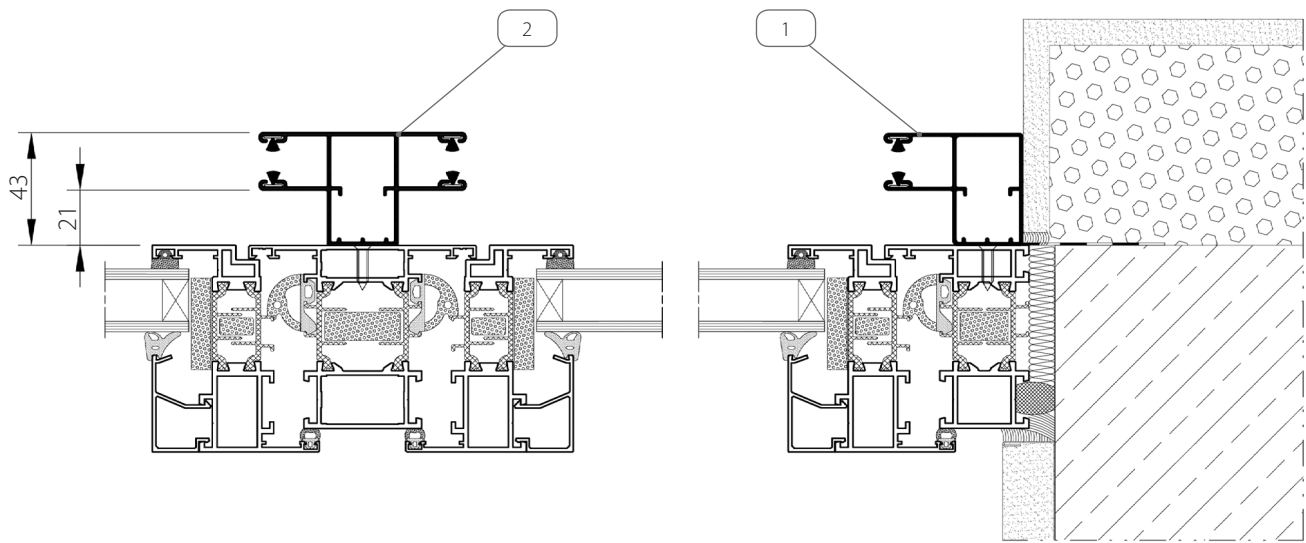

Name of the component	Catalogue code
1.	Guide channel with offset for an insect screen	PPMO 53
2.	Double guide channel with offset	PPDMO 79

EXAMPLE OF APPLICATION