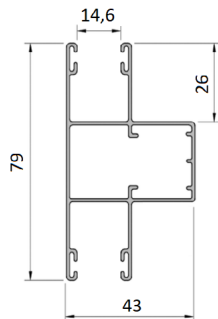

### Double chamber guide channel with offset for an insect screen

Packing: pcs. x m