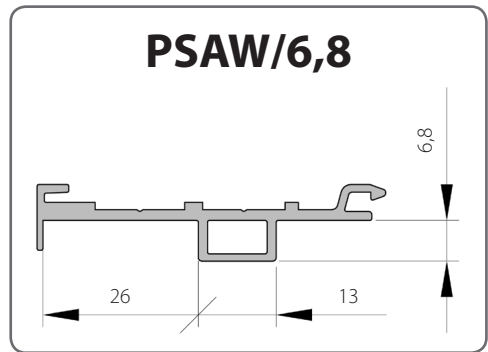

2. INSTALLATION OF ADAPTING PROFILES 13

ADAPTING PROFILES..... 16

1. SELECTION OF ADAPTING PROFILES

1.1. Window profiles ALUPLAST

ALUPLAST			
Window profile	Adapting profile	Window profile	Adapting profile
Ideal 2000	PSAW/6,8	energeto 5000 view	PSAW/6,8
Ideal 4000		energeto 8000	
Ideal 5000		HST85	
Ideal 7000		Smart-slide	
Ideal 8000		Nord-Line	
energeto 4000		Blockprofile NL	
energeto 5000		Inertec 85 mm	