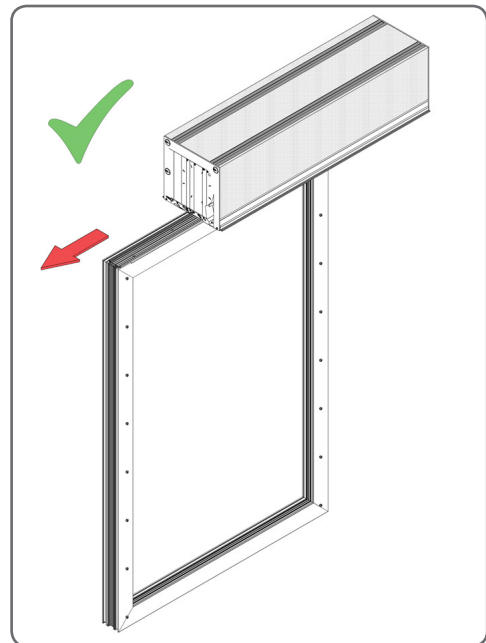

Installation of the boxes with PSAW 6,7 profile only by snapping - no insertion possible

1.16. Window profiles WITAL

WITAL	
Window profile	Adapting profile
Wital Prestige Therm Light	PSAW/8
Wital Prestige 70 mm	
Wital Prestige Therm	

2. INSTALLATION OF ADAPTING PROFILES

shutter box adapting profile without bracket

Box adapting profile with bracket

	Name of the component	Length	Quantity	Catalogue code
1.	Box adapting profile	A-20 [mm]	1 [pcs.]	PSA
2.	Box adapting profile with bracket	A-20 [mm]	1 [pcs.]	PSAW/6,7, PSAW/6,8, PSAW/7, PSAW/7,9, PSAW/8, PSAW/8/2
3.	Expansion strap	A-20 [mm]	1 [pcs.]	TR/10x4
4.	Spacer profile	A-20 [mm]	1 [pcs.]	PD/PSA