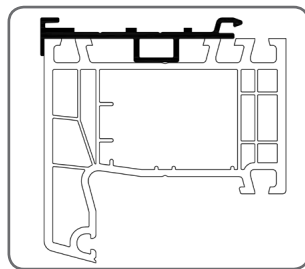

2. INSTALLATION OF ADAPTING PROFILES 13

ADAPTING PROFILES..... 16

1. SELECTION OF ADAPTING PROFILES

1.1. Window profiles ALUPLAST

ALUPLAST			
Window profile	Adapting profile	Window profile	Adapting profile
Ideal 2000	PSAW/6,8	energeto 5000 view	PSAW/6,8
Ideal 4000		energeto 8000	
Ideal 5000		HST85	
Ideal 7000		Smart-slide	
Ideal 8000		Nord-Line	
energeto 4000		Blockprofile NL	
energeto 5000		Inertec 85 mm	

Ideal 2000 + PSAW/6,8

Ideal 4000 + PSAW/6,8

Ideal 5000 + PSAW/6,8

Ideal 7000 + PSAW/6,8

Ideal 8000 + PSAW/6,8

energeto 4000 + PSAW/6,8

energeto 5000 + PSAW/6,8

energeto 8000 + PSAW/6,8