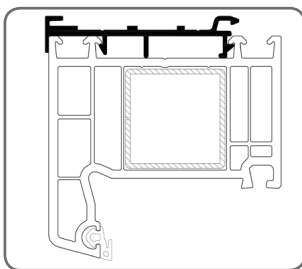

Alphaline 90MD + PSAW/6,8

Efectline + PSAW/6,8

Softline 82 MD AC + PSAW/6,8

Topline + PSAW/6,8

Perfectline + PSAW/6,7

Softline 82 + PSAW/6,7

Slide 70+ PSAW/6,8

Slide 70+ PSAW/6,8

Installation of the boxes with PSAW 6,7 profile only by snapping - no insertion possible

1.16. Window profiles WITAL

WITAL	
Window profile	Adapting profile
Wital Prestige Therm Light	PSAW/8
Wital Prestige 70 mm	
Wital Prestige Therm	