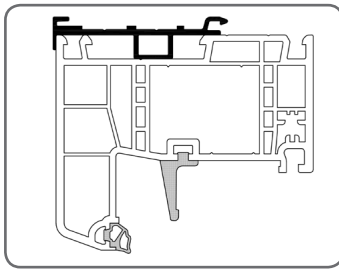

OKNOPLAST	
Window profile	Adapting profile
Winergetic Premium	PSAW/6,8

1.10. Window profiles REHAU

REHAU	
Window profile	Adapting profile
Geneo	PSAW/8
Euro-Design 86	
Brilliant-Design (profil 70 mm)	
Syngo	PSAW/6,8