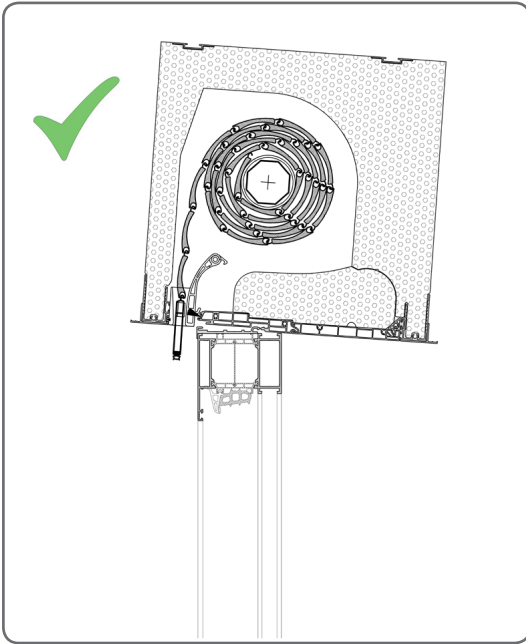

Installation of the boxes with PSAW 7,9 and PSAW 6,7 profiles only by snapping - no insertion possible

	Name of the component	Catalogue code
1.	Box adapting profile	PSAW 7,9, PSAW 6,7