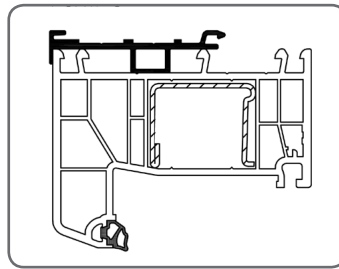

OKNOPLAST	
Window profile	Adapting profile
Winergetic Premium	PSAW/6,8

1.10. Window profiles REHAU

REHAU	
Window profile	Adapting profile
Geneo	PSAW/8
Euro-Design 86	
Brilliant-Design (profil 70 mm)	
Syngo	PSAW/6,8