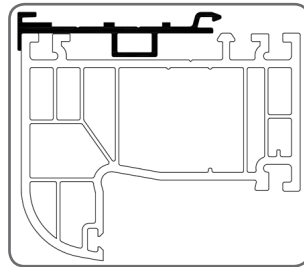

Ovlo + PSAW/8
Ovlo classic + PSAW/8