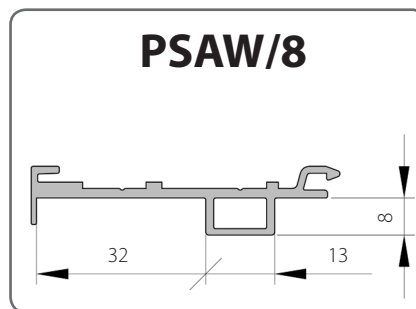

Living + PSAW/7

Alu Inside (wersja Standard) + PSAW/7

Alu Inside (wersja Passive House) + PSA

1.13. Window profiles SONAROL

SONAROL	
Window profile	Adapting profile
PERFECTHERM	PSAW/8
OPTITHERM	
CLASICTHERM	