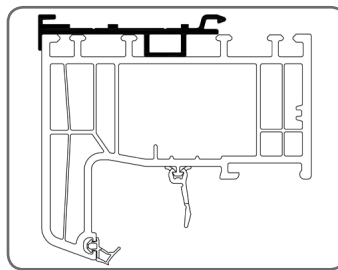

Eforte + PSAW/7