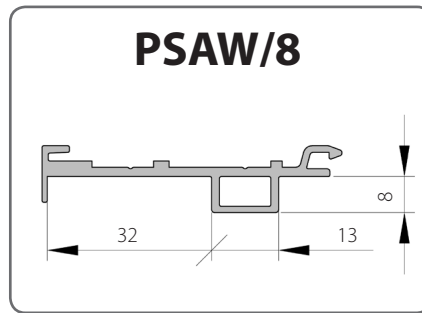

1.2. Window profiles DOBROPLAST

DOBROPLAST	
Window profile	Adapting profile
Avantgarde 7000	PSAW/8
Avantgarde 9000	
Ovlo	
Ovlo classic	
Encore	
Prime	

Avantgarde 7000 + PSAW/8
Avantgarde 9000 + PSAW/8