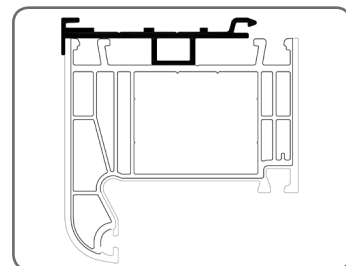

CLASICTHERM + PSAW/8