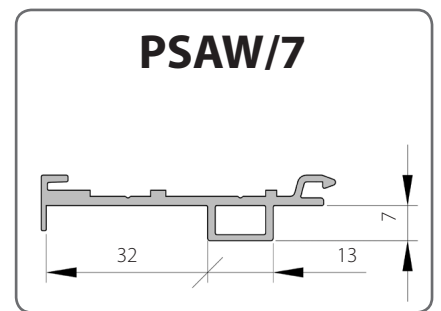

1.3. Window profiles DRUTEX

DRUTEX	
Window profile	Adapting profile
Iglo energy	PSAW/7
Iglo 5	PSAW/6,8