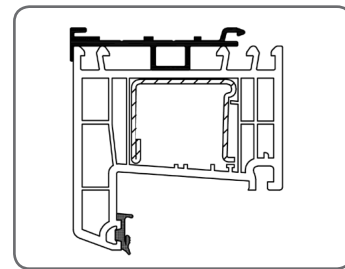

OKNOPLAST	
Window profile	Adapting profile
Winergetic Premium	PSAW/6,8

1.10. Window profiles REHAU

REHAU	
Window profile	Adapting profile
Geneo	PSAW/8
Euro-Design 86	
Brilliant-Design (profil 70 mm)	
Syngo	PSAW/6,8