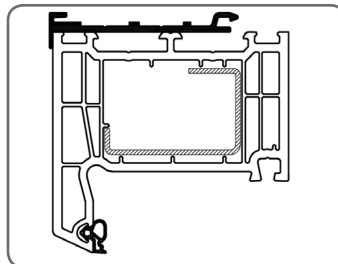

Brugmann bluEvolution: 73 + PSA