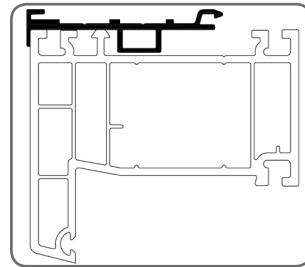

Encore + PSAW/8