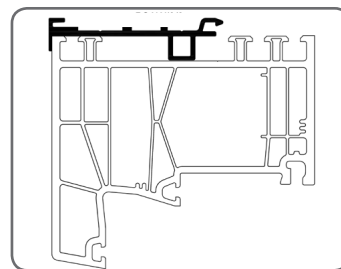

System 88 + PSAW/8