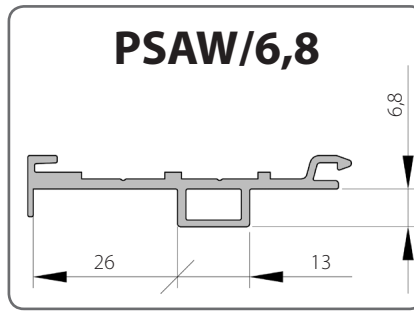

OKNOPLAST	
Window profile	Adapting profile
Winergetic Premium	PSAW/6,8

1.10. Window profiles REHAU

REHAU	
Window profile	Adapting profile
Geneo	PSAW/8
Euro-Design 86	
Brilliant-Design (profil 70 mm)	
Syngo	PSAW/6,8