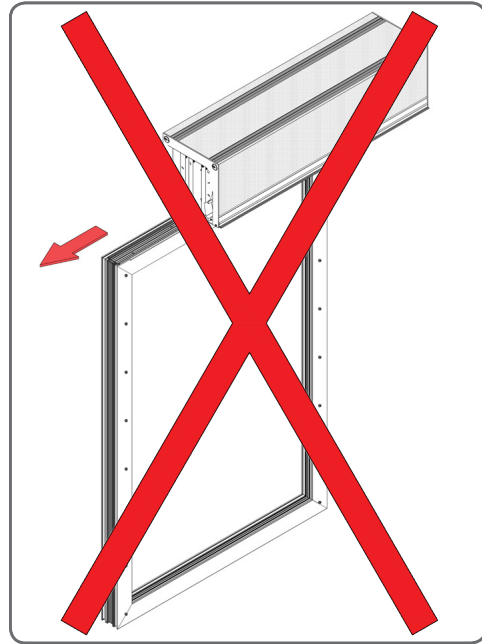

Installation of the boxes with PSAW 7,9 and PSAW 6,7 profiles only by snapping - no insertion possible

	Name of the component	Catalogue code
1.	Box adapting profile	PSAW 7,9, PSAW 6,7