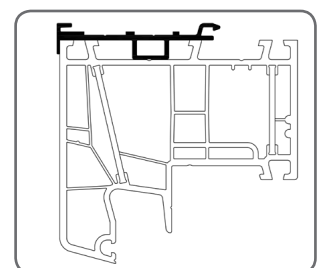

2. INSTALLATION OF ADAPTING PROFILES 13

ADAPTING PROFILES..... 16

1. SELECTION OF ADAPTING PROFILES

1.1. Window profiles ALUPLAST

ALUPLAST			
Window profile	Adapting profile	Window profile	Adapting profile
Ideal 2000	PSAW/6,8	energeto 5000 view	PSAW/6,8
Ideal 4000		energeto 8000	
Ideal 5000		HST85	
Ideal 7000		Smart-slide	
Ideal 8000		Nord-Line	
energeto 4000		Blockprofile NL	
energeto 5000		Inertec 85 mm	

Ideal 2000 + PSAW/6,8

Ideal 4000 + PSAW/6,8

Ideal 5000 + PSAW/6,8

Ideal 7000 + PSAW/6,8

Ideal 8000 + PSAW/6,8

energeto 4000 + PSAW/6,8

energeto 5000 + PSAW/6,8

energeto 8000 + PSAW/6,8