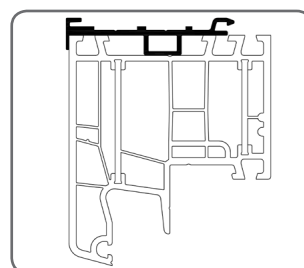

2. INSTALLATION OF ADAPTING PROFILES 13

ADAPTING PROFILES..... 16

1. SELECTION OF ADAPTING PROFILES

1.1. Window profiles ALUPLAST

ALUPLAST			
Window profile	Adapting profile	Window profile	Adapting profile
Ideal 2000	PSAW/6,8	energeto 5000 view	PSAW/6,8
Ideal 4000		energeto 8000	
Ideal 5000		HST85	
Ideal 7000		Smart-slide	
Ideal 8000		Nord-Line	
energeto 4000		Blockprofile NL	
energeto 5000		Inertec 85 mm	

Ideal 2000 + PSAW/6,8

Ideal 4000 + PSAW/6,8

Ideal 5000 + PSAW/6,8

Ideal 7000 + PSAW/6,8

Ideal 8000 + PSAW/6,8

energeto 4000 + PSAW/6,8

energeto 5000 + PSAW/6,8

energeto 8000 + PSAW/6,8