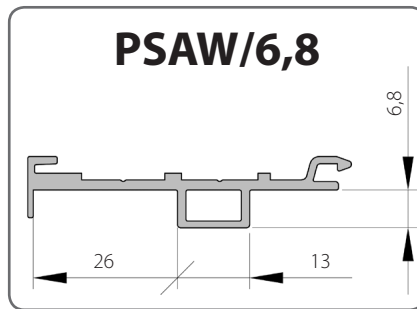

OKNOPLAST	
Window profile	Adapting profile
Winergetic Premium	PSAW/6,8

1.10. Window profiles REHAU

REHAU	
Window profile	Adapting profile
Geneo	PSAW/8
Euro-Design 86	
Brilliant-Design (profil 70 mm)	
Syngo	PSAW/6,8