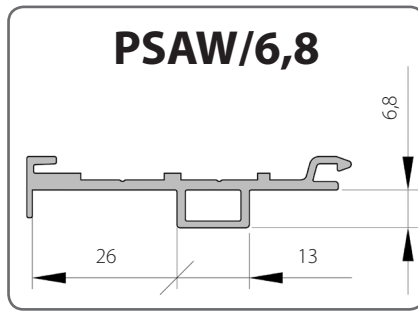

1.7. Window profiles INOUTIC

INOUTIC	
Window profile	Adapting profile
Arcade	PSAW/6,8
Eforte	PSAW/7
Prestige	PSAW/8

Arcade + PSAW/6,8