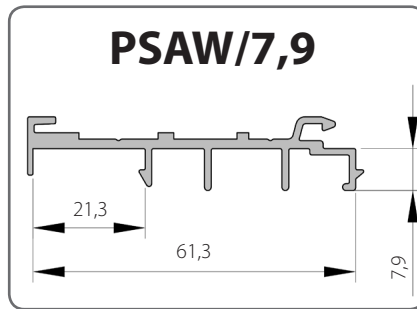

FORIS	
Window profile	Adapting profile
100	PSA
500	
501	

1.6. Window profiles GEALAN

GEALAN	
Window profile	Adapting profile
S 8000 IQ	PSAW/7,9
S 9000	
S 3000	PSAW/8

S 8000 IQ+ PSAW/7,9

S 9000 + PSAW/7,9

S 3000 + PSAW/7,9