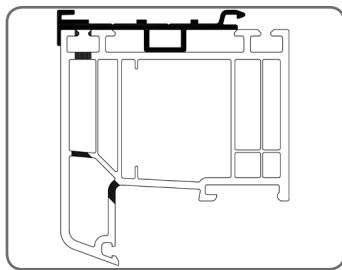

1.7. Window profiles INOUTIC

INOUTIC	
Window profile	Adapting profile
Arcade	PSAW/6,8
Eforte	PSAW/7
Prestige	PSAW/8

Arcade + PSAW/6,8