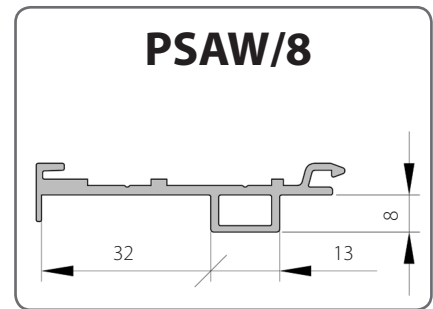

OKNOPLAST	
Window profile	Adapting profile
Winergetic Premium	PSAW/6,8

1.10. Window profiles REHAU

REHAU	
Window profile	Adapting profile
Geneo	PSAW/8
Euro-Design 86	
Brilliant-Design (profil 70 mm)	
Syngo	PSAW/6,8