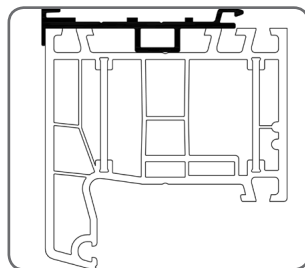

2. INSTALLATION OF ADAPTING PROFILES 13

ADAPTING PROFILES..... 16

1. SELECTION OF ADAPTING PROFILES

1.1. Window profiles ALUPLAST

ALUPLAST			
Window profile	Adapting profile	Window profile	Adapting profile
Ideal 2000	PSAW/6,8	energeto 5000 view	PSAW/6,8
Ideal 4000		energeto 8000	
Ideal 5000		HST85	
Ideal 7000		Smart-slide	
Ideal 8000		Nord-Line	
energeto 4000		Blockprofile NL	
energeto 5000		Inertec 85 mm	

Ideal 2000 + PSAW/6,8

Ideal 4000 + PSAW/6,8

Ideal 5000 + PSAW/6,8

Ideal 7000 + PSAW/6,8

Ideal 8000 + PSAW/6,8

energeto 4000 + PSAW/6,8

energeto 5000 + PSAW/6,8

energeto 8000 + PSAW/6,8