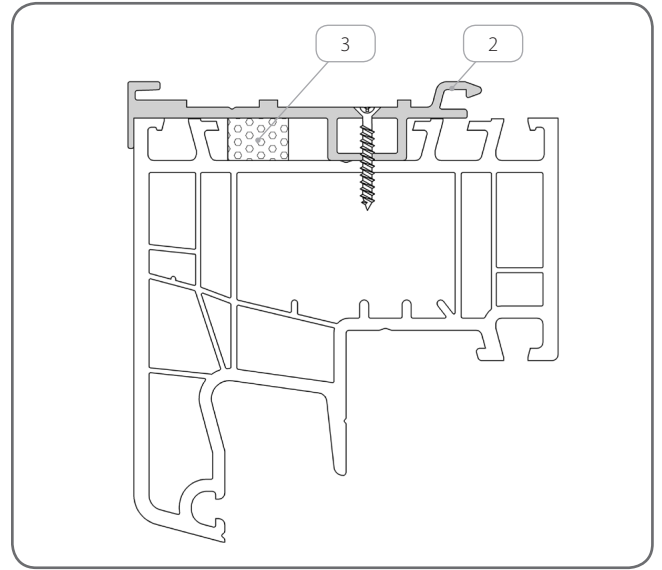

Installation of the boxes with PSAW 6,7 profile only by snapping - no insertion possible

1.16. Window profiles WITAL

WITAL	
Window profile	Adapting profile
Wital Prestige Therm Light	PSAW/8
Wital Prestige 70 mm	
Wital Prestige Therm	

2. INSTALLATION OF ADAPTING PROFILES

shutter box adapting profile without bracket

Box adapting profile with bracket

	Name of the component	Length	Quantity	Catalogue code
1.	Box adapting profile	A-20 [mm]	1 [pcs.]	PSA
2.	Box adapting profile with bracket	A-20 [mm]	1 [pcs.]	PSAW/6,7, PSAW/6,8, PSAW/7, PSAW/7,9, PSAW/8, PSAW/8/2
3.	Expansion strap	A-20 [mm]	1 [pcs.]	TR/10x4
4.	Spacer profile	A-20 [mm]	1 [pcs.]	PD/PSA