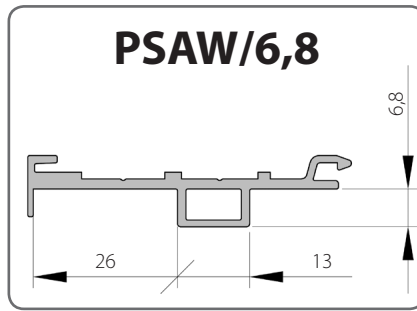

1.11. Window profiles SALAMANDER

SALAMANDER	
Window profile	Adapting profile
Brugmann bluEvolution: 82 AD	PSA
Brugmann bluEvolution: 73	
bluEvolution: 92	PSAW/6,8
Salamander: Streamline	
HST	

Brugmann bluEvolution: 82 AD + PSA