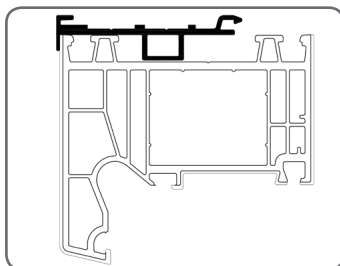

Living + PSAW/7

Alu Inside (wersja Standard) + PSAW/7

Alu Inside (wersja Passive House) + PSA

1.13. Window profiles SONAROL

SONAROL	
Window profile	Adapting profile
PERFECTHERM	PSAW/8
OPTITHERM	
CLASICTHERM	