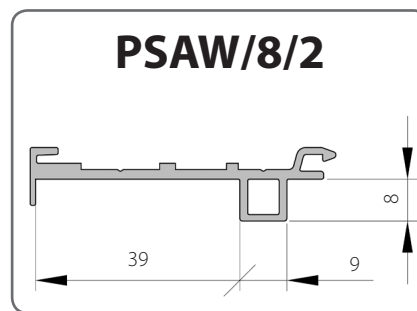

1.8. Window profiles KNIPPING

KNIPPING	
Window profile	Adapting profile
System 76 AD	PSAW/8/2
System 88	

System 76 AD + PSAW/8/2