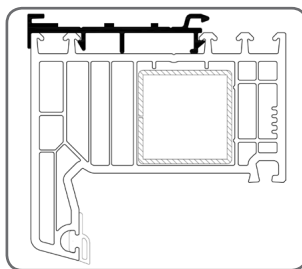

Alphaline 90MD + PSAW/6,8

Efectline + PSAW/6,8

Softline 82 MD AC + PSAW/6,8

Topline + PSAW/6,8

Perfectline + PSAW/6,7

Softline 82 + PSAW/6,7

Slide 70+ PSAW/6,8

Slide 70+ PSAW/6,8

Installation of the boxes with PSAW 6,7 profile only by snapping - no insertion possible

1.16. Window profiles WITAL

WITAL	
Window profile	Adapting profile
Wital Prestige Therm Light	PSAW/8
Wital Prestige 70 mm	
Wital Prestige Therm	