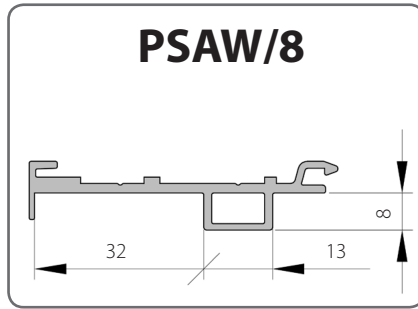

1.7. Window profiles INOUTIC

INOUTIC	
Window profile	Adapting profile
Arcade	PSAW/6,8
Eforte	PSAW/7
Prestige	PSAW/8

Arcade + PSAW/6,8