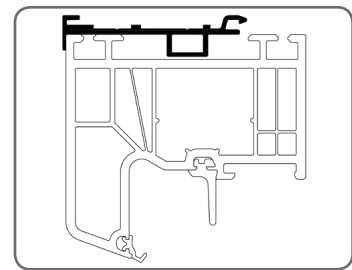

Prestige + PSAW/8