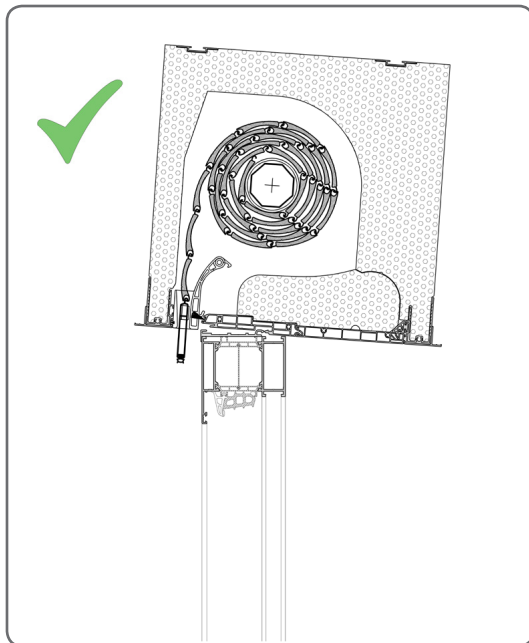

2. INSTALLATION OF ADAPTING PROFILES

shutter box adapting profile without bracket

Box adapting profile with bracket

	Name of the component	Length	Quantity	Catalogue code
1.	Box adapting profile	A-20 [mm]	1 [pcs.]	PSA
2.	Box adapting profile with bracket	A-20 [mm]	1 [pcs.]	PSAW/6,7, PSAW/6,8, PSAW/7, PSAW/7,9, PSAW/8, PSAW/8/2
3.	Expansion strap	A-20 [mm]	1 [pcs.]	TR/10x4
4.	Spacer profile	A-20 [mm]	1 [pcs.]	PD/PSA