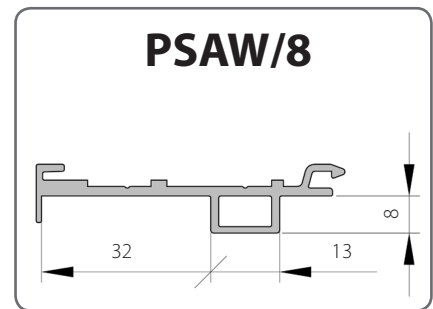

FORIS	
Window profile	Adapting profile
100	PSA
500	
501	

1.6. Window profiles GEALAN

GEALAN	
Window profile	Adapting profile
S 8000 IQ	PSAW/7,9
S 9000	
S 3000	PSAW/8

S 8000 IQ+ PSAW/7,9

S 9000 + PSAW/7,9

S 3000 + PSAW/7,9