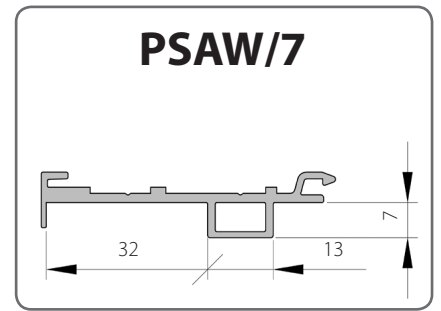

1.7. Window profiles INOUTIC

INOUTIC	
Window profile	Adapting profile
Arcade	PSAW/6,8
Eforte	PSAW/7
Prestige	PSAW/8

Arcade + PSAW/6,8