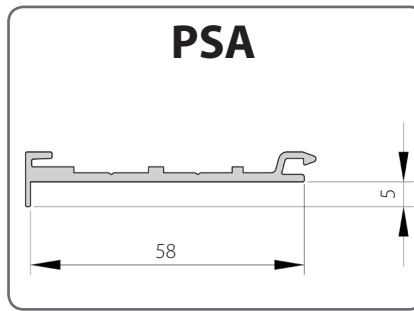

FORIS	
Window profile	Adapting profile
100	PSA
500	
501	

1.6. Window profiles GEALAN

GEALAN	
Window profile	Adapting profile
S 8000 IQ	PSAW/7,9
S 9000	
S 3000	PSAW/8

S 8000 IQ+ PSAW/7,9

S 9000 + PSAW/7,9

S 3000 + PSAW/7,9