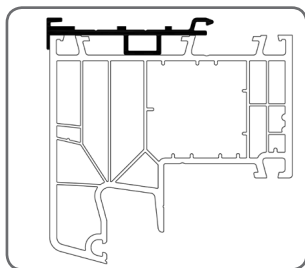

2. INSTALLATION OF ADAPTING PROFILES 13

ADAPTING PROFILES..... 16

1. SELECTION OF ADAPTING PROFILES

1.1. Window profiles ALUPLAST

ALUPLAST			
Window profile	Adapting profile	Window profile	Adapting profile
Ideal 2000	PSAW/6,8	energeto 5000 view	PSAW/6,8
Ideal 4000		energeto 8000	
Ideal 5000		HST85	
Ideal 7000		Smart-slide	
Ideal 8000		Nord-Line	
energeto 4000		Blockprofile NL	
energeto 5000		Inertec 85 mm	

Ideal 2000 + PSAW/6,8

Ideal 4000 + PSAW/6,8

Ideal 5000 + PSAW/6,8

Ideal 7000 + PSAW/6,8

Ideal 8000 + PSAW/6,8

energeto 4000 + PSAW/6,8

energeto 5000 + PSAW/6,8

energeto 8000 + PSAW/6,8