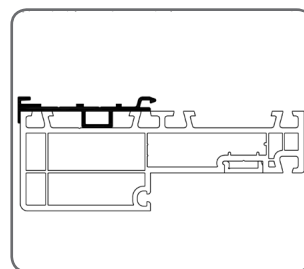

Nord-Line + PSAW/6,8