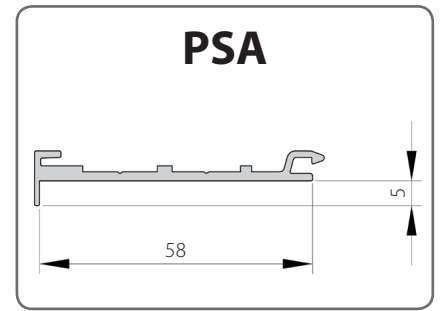

1.11. Window profiles SALAMANDER

SALAMANDER	
Window profile	Adapting profile
Brugmann bluEvolution: 82 AD	PSA
Brugmann bluEvolution: 73	
bluEvolution: 92	PSAW/6,8
Salamander: Streamline	
HST	

Brugmann bluEvolution: 82 AD + PSA