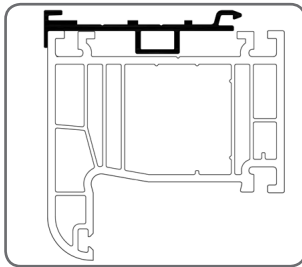

1.2. Window profiles DOBROPLAST

DOBROPLAST	
Window profile	Adapting profile
Avantgarde 7000	PSAW/8
Avantgarde 9000	
Ovlo	
Ovlo classic	
Encore	
Prime	

Avantgarde 7000 + PSAW/8
Avantgarde 9000 + PSAW/8