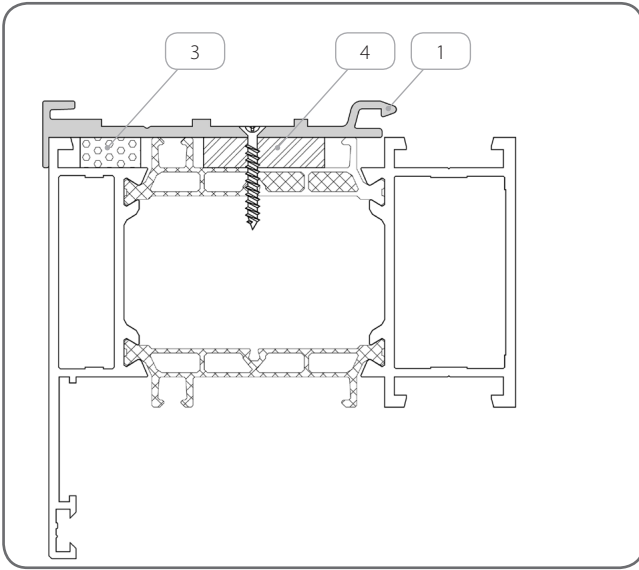

Installation of the boxes with PSAW 6,7 profile only by snapping - no insertion possible

1.16. Window profiles WITAL

WITAL	
Window profile	Adapting profile
Wital Prestige Therm Light	PSAW/8
Wital Prestige 70 mm	
Wital Prestige Therm	

2. INSTALLATION OF ADAPTING PROFILES

shutter box adapting profile without bracket

Box adapting profile with bracket

	Name of the component	Length	Quantity	Catalogue code
1.	Box adapting profile	A-20 [mm]	1 [pcs.]	PSA
2.	Box adapting profile with bracket	A-20 [mm]	1 [pcs.]	PSAW/6,7, PSAW/6,8, PSAW/7, PSAW/7,9, PSAW/8, PSAW/8/2
3.	Expansion strap	A-20 [mm]	1 [pcs.]	TR/10x4
4.	Spacer profile	A-20 [mm]	1 [pcs.]	PD/PSA