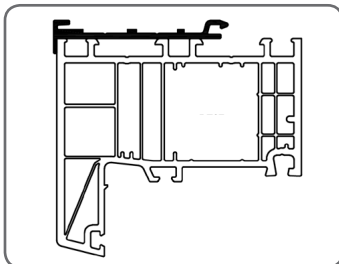

1.11. Window profiles SALAMANDER

SALAMANDER	
Window profile	Adapting profile
Brugmann bluEvolution: 82 AD	PSA
Brugmann bluEvolution: 73	
bluEvolution: 92	PSAW/6,8
Salamander: Streamline	
HST	

Brugmann bluEvolution: 82 AD + PSA