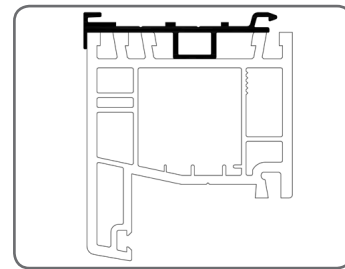

FORIS	
Window profile	Adapting profile
100	PSA
500	
501	

1.6. Window profiles GEALAN

GEALAN	
Window profile	Adapting profile
S 8000 IQ	PSAW/7,9
S 9000	
S 3000	PSAW/8

S 8000 IQ+ PSAW/7,9

S 9000 + PSAW/7,9

S 3000 + PSAW/7,9