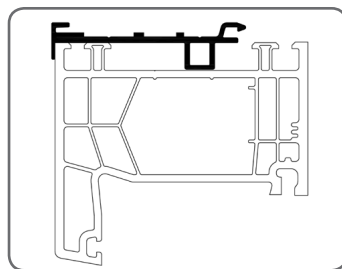

1.8. Window profiles KNIPPING

KNIPPING	
Window profile	Adapting profile
System 76 AD	PSAW/8/2
System 88	

System 76 AD + PSAW/8/2