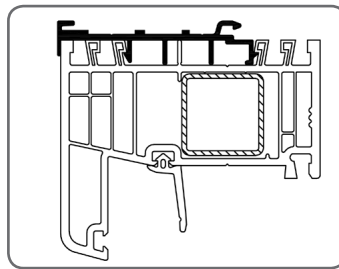

S 9000 + PSAW/7,9